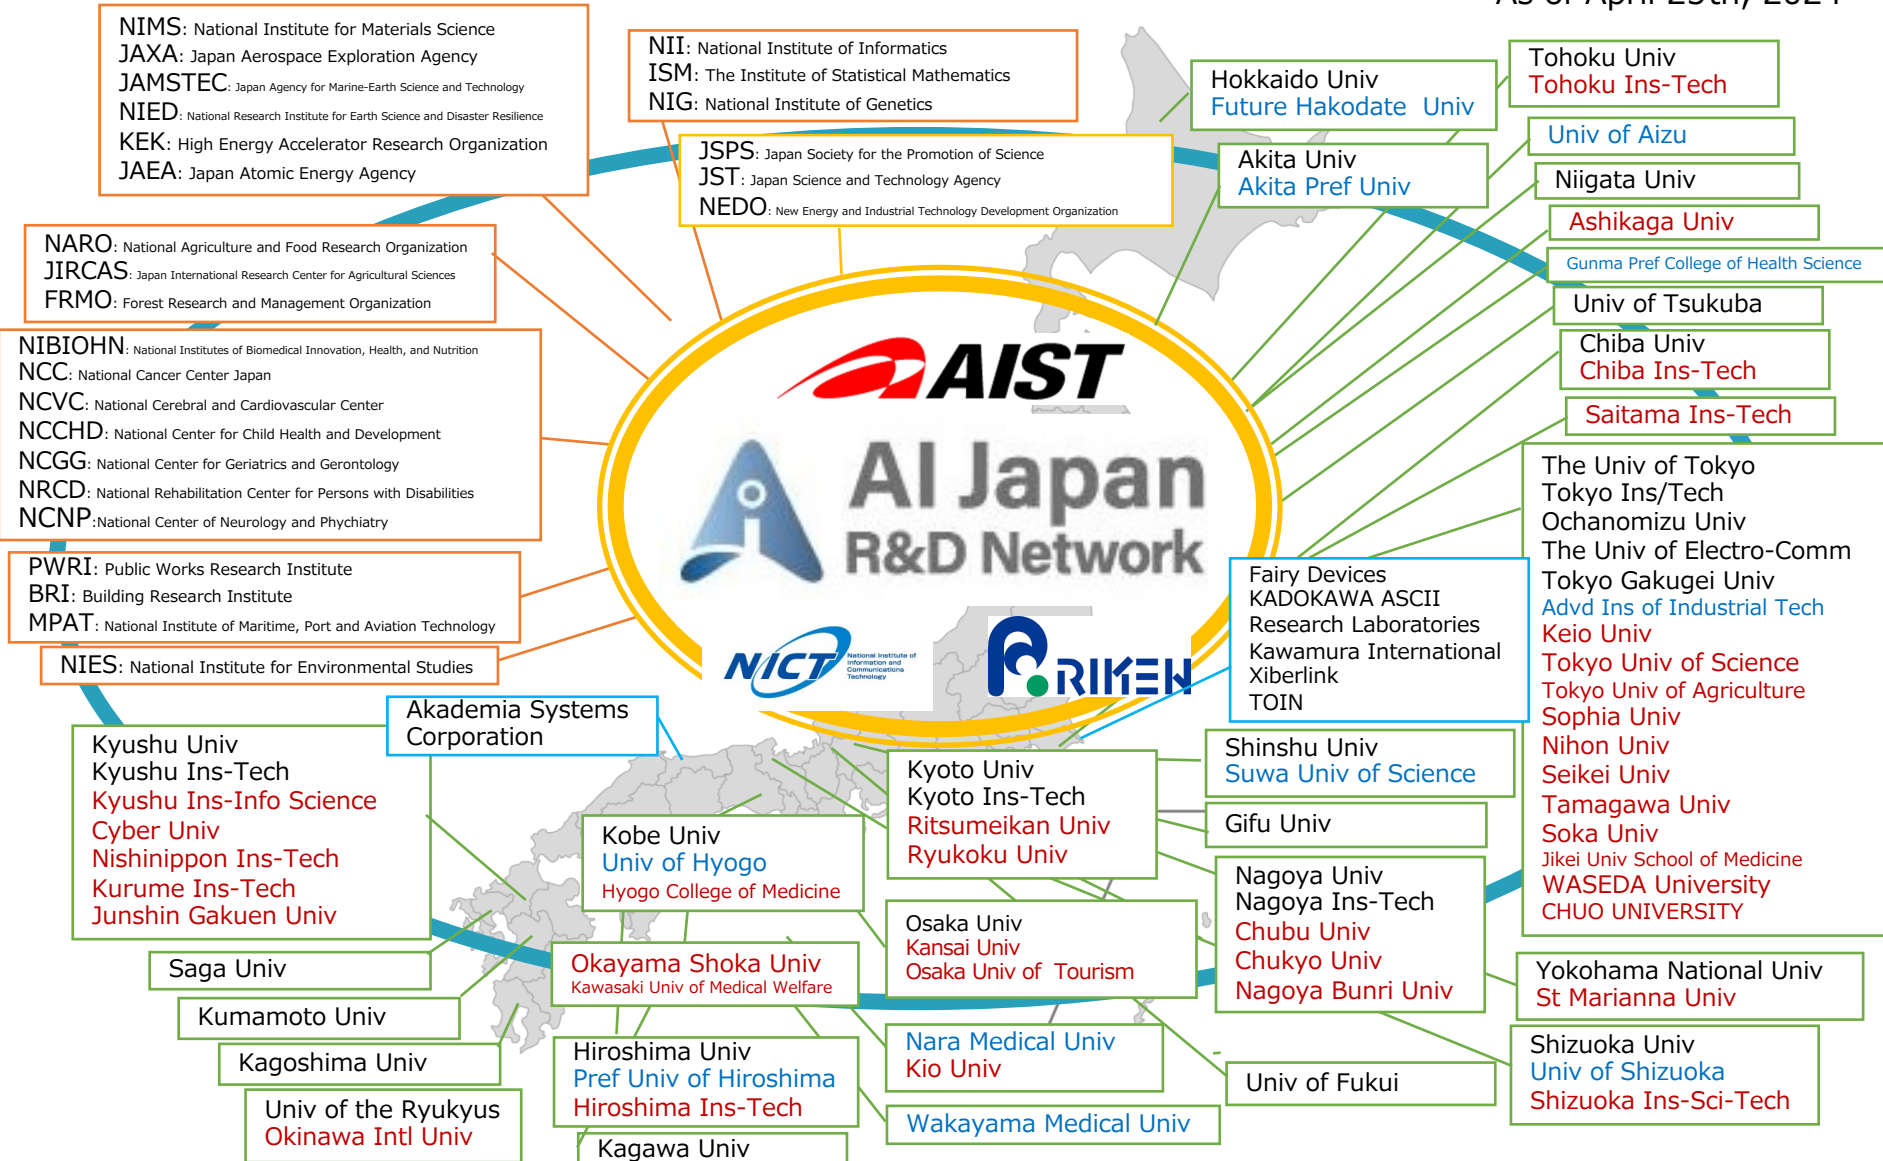

# AI Japan R&D Network: Members

Total 116members <Core:3 (AIST, Riken, NICT);, General:110 (Univ:76, PRIs:23, Com:11) , Special:3>

As of April 25th, 2024

(Remarks) Black: national universities, blue: public universities, red: private universities