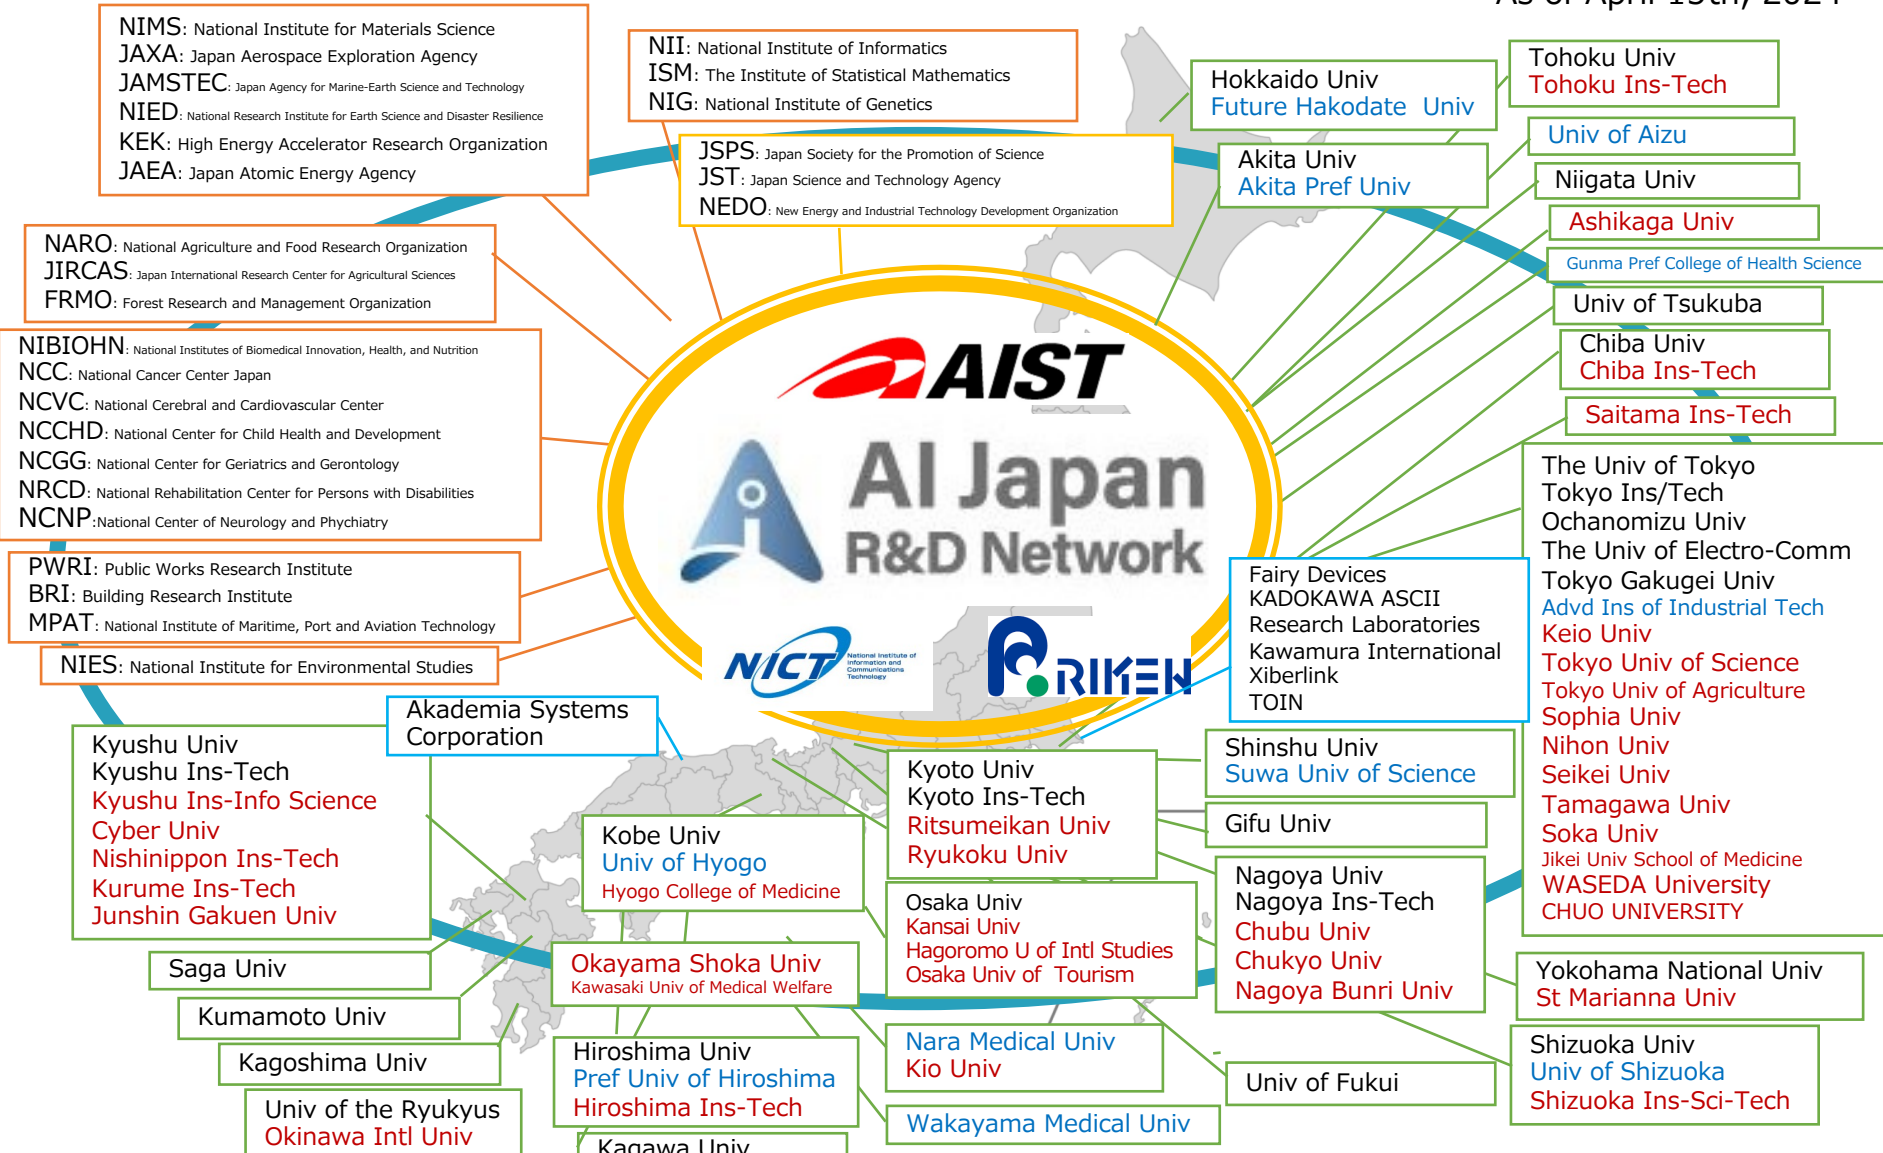

AI Japan R&D Network: Members

Total 114members <Core:3 (AIST, Riken, NICT);, General:108 (Univ:77, PRIs:23, Com:8) , Special:3>

As of April 15th, 2024

NIMS: National Institute for Materials Science
 JAXA: Japan Aerospace Exploration Agency
 JAMSTEC: Japan Agency for Marine-Earth Science and Technology
 NIED: National Research Institute for Earth Science and Disaster Resilience
 KEK: High Energy Accelerator Research Organization
 JAEA: Japan Atomic Energy Agency

NII: National Institute of Informatics
 ISM: The Institute of Statistical Mathematics
 NIG: National Institute of Genetics

JSPS: Japan Society for the Promotion of Science
 JST: Japan Science and Technology Agency
 NEDO: New Energy and Industrial Technology Development Organization

Hokkaido Univ
 Future Hakodate Univ

Akita Univ
 Akita Pref Univ

Tohoku Univ
 Tohoku Ins-Tech

Univ of Aizu

Niigata Univ

Ashikaga Univ

Gunma Pref College of Health Science

Univ of Tsukuba